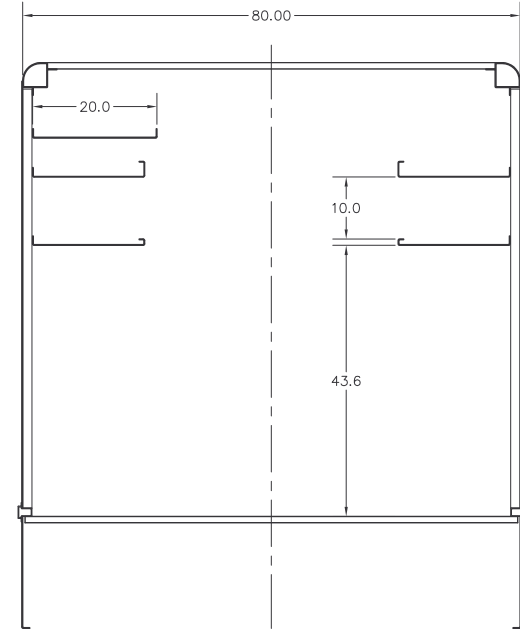

CROSS SECTION BAY #1

CROSS SECTION BAY #4

CROSS SECTION BAY #2 & #3

HACKNEY "PERFORMER"
AC1000

www.hackneyservice.com

400 Hackney Avenue
Washington, NC 27889
Toll Free 800 763-0700
Worldwide 252 946-6521
Fax 252 975-8340

CROSS SECTION BAY #5

VIEWED FROM REAR DOORS TOWARD FRONT