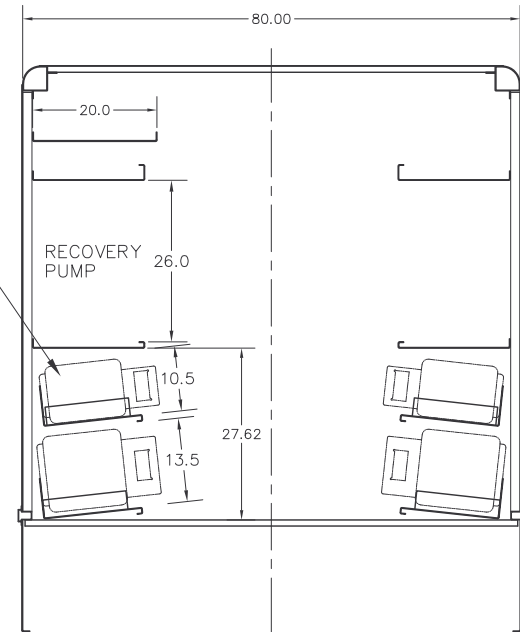

CROSS SECTION BAY #1

CROSS SECTION BAY #4

CROSS SECTION BAY #2 & #3

HACKNEY "PERFORMER"
AC1000

www.hackneyservice.com

400 Hackney Avenue
Washington, NC 27889
Toll Free 800 763-0700
Worldwide 252 946-6521
Fax 252 975-8340

CROSS SECTION BAY #5

VIEWED FROM REAR DOORS TOWARD FRONT