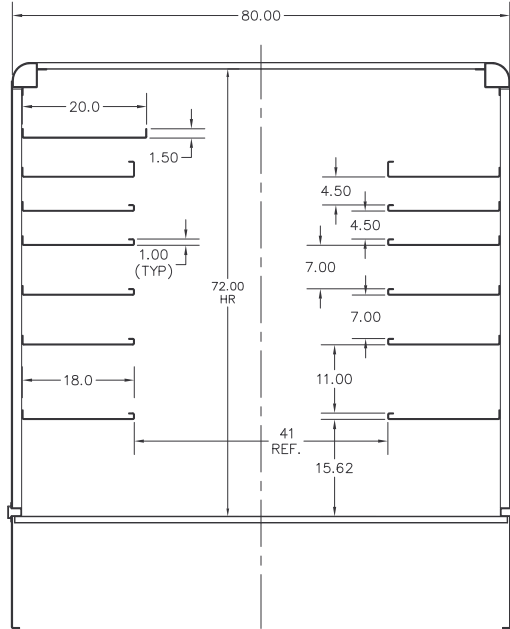

CROSS SECTION BAY #1

CROSS SECTION BAY #4

CROSS SECTION BAY #2 & #3

HACKNEY "PERFORMER"
AC1000

www.hackneyservice.com

400 Hackney Avenue
Washington, NC 27889
Toll Free 800 763-0700
Worldwide 252 946-6521
Fax 252 975-8340

CROSS SECTION BAY #5

VIEWED FROM REAR DOORS TOWARD FRONT