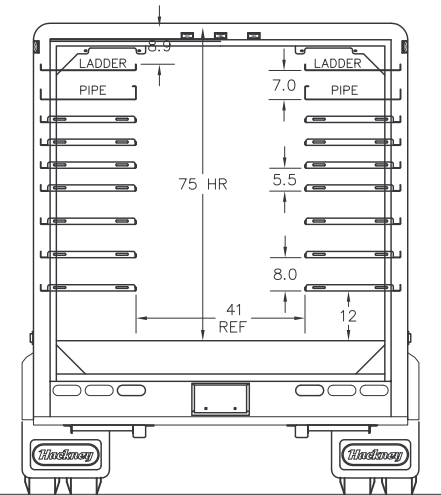

P/2000 12'-6" MODEL

REAR VIEW

SHORT TRAY
22.38"L x 17.5"W x 3.5"H (QTY. 48)

TALL TRAY
22.38"L x 17.5"W x 6.0"H (QTY. 30)

* TRAYS OPTIONAL

www.hackneyservice.com

400 Hackney Avenue
Washington, NC 27889
Toll Free 800 763-0700
Worldwide 252 946-6521
Fax 252 975-8340