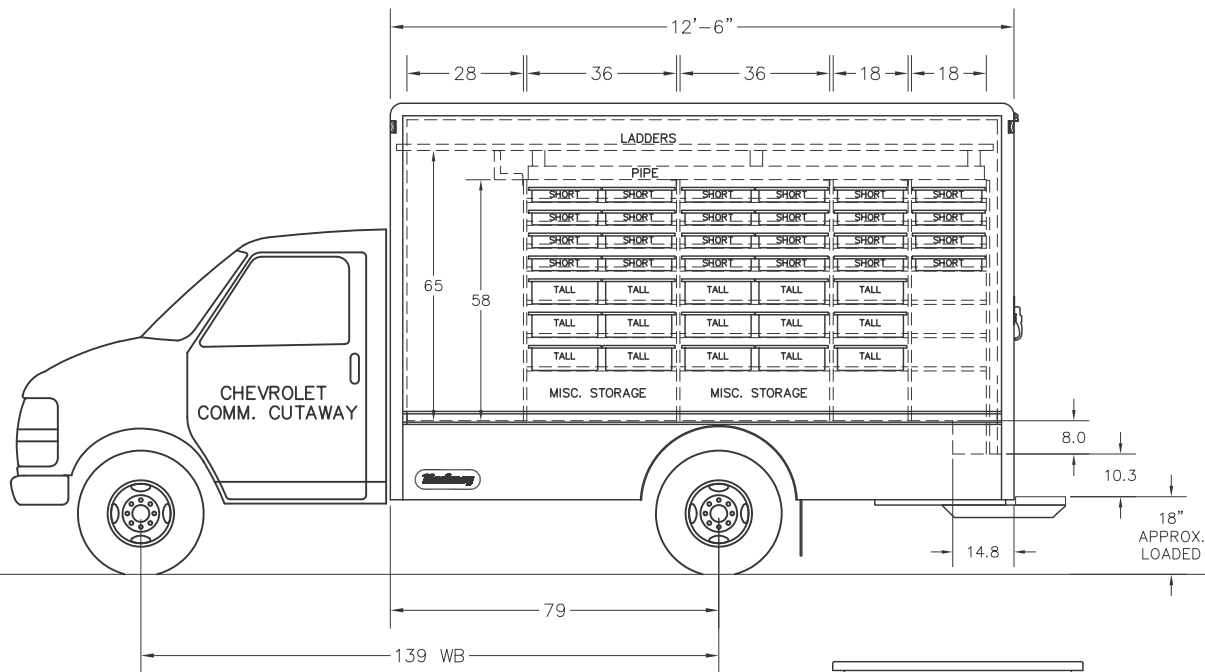

P/2000 12'-6" MODEL

REAR VIEW

SHORT TRAY
22.38"L x 17.5"W x 3.5"H (QTY. 48)

TALL TRAY
22.38"L x 17.5"W x 6.0"H (QTY. 30)

* TRAYS OPTIONAL

www.hackneyservice.com

400 Hackney Avenue
Washington, NC 27889
Toll Free 800 763-0700
Worldwide 252 946-6521
Fax 252 975-8340