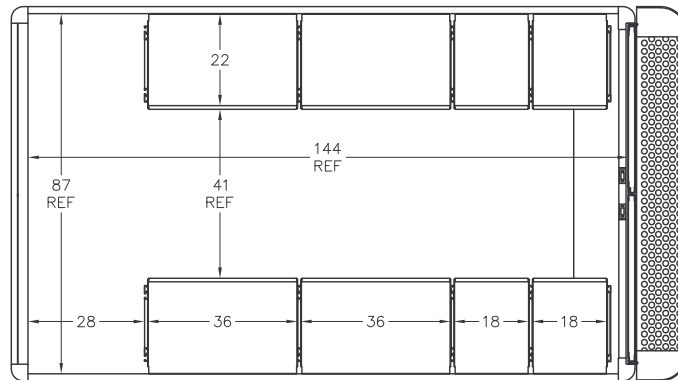

P/2000 12'-6" MODEL

REAR VIEW

SHORT TRAY
22.38"L x 17.5"W x 3.5"H (QTY. 48)

TALL TRAY
22.38"L x 17.5"W x 6.0"H (QTY. 30)

* TRAYS OPTIONAL

www.hackneyservice.com

400 Hackney Avenue
Washington, NC 27889
Toll Free 800 763-0700
Worldwide 252 946-6521
Fax 252 975-8340