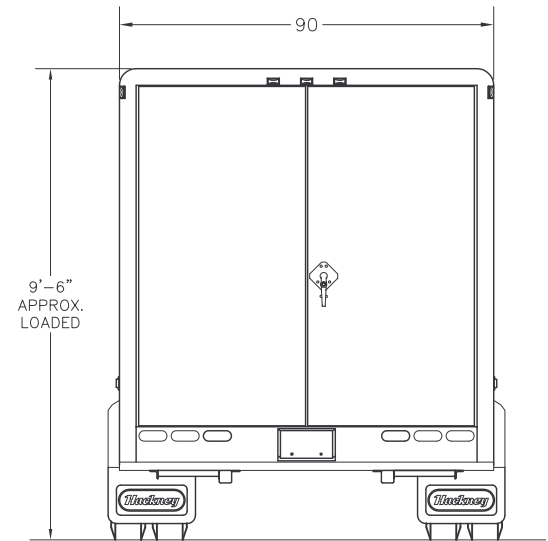

P/2000 12'-6" MODEL

REAR VIEW

SHORT TRAY
22.38"L x 17.5"W x 3.5"H (QTY. 48)

TALL TRAY
22.38"L x 17.5"W x 6.0"H (QTY. 30)

* TRAYS OPTIONAL

www.hackneyservice.com

400 Hackney Avenue
Washington, NC 27889
Toll Free 800 763-0700
Worldwide 252 946-6521
Fax 252 975-8340