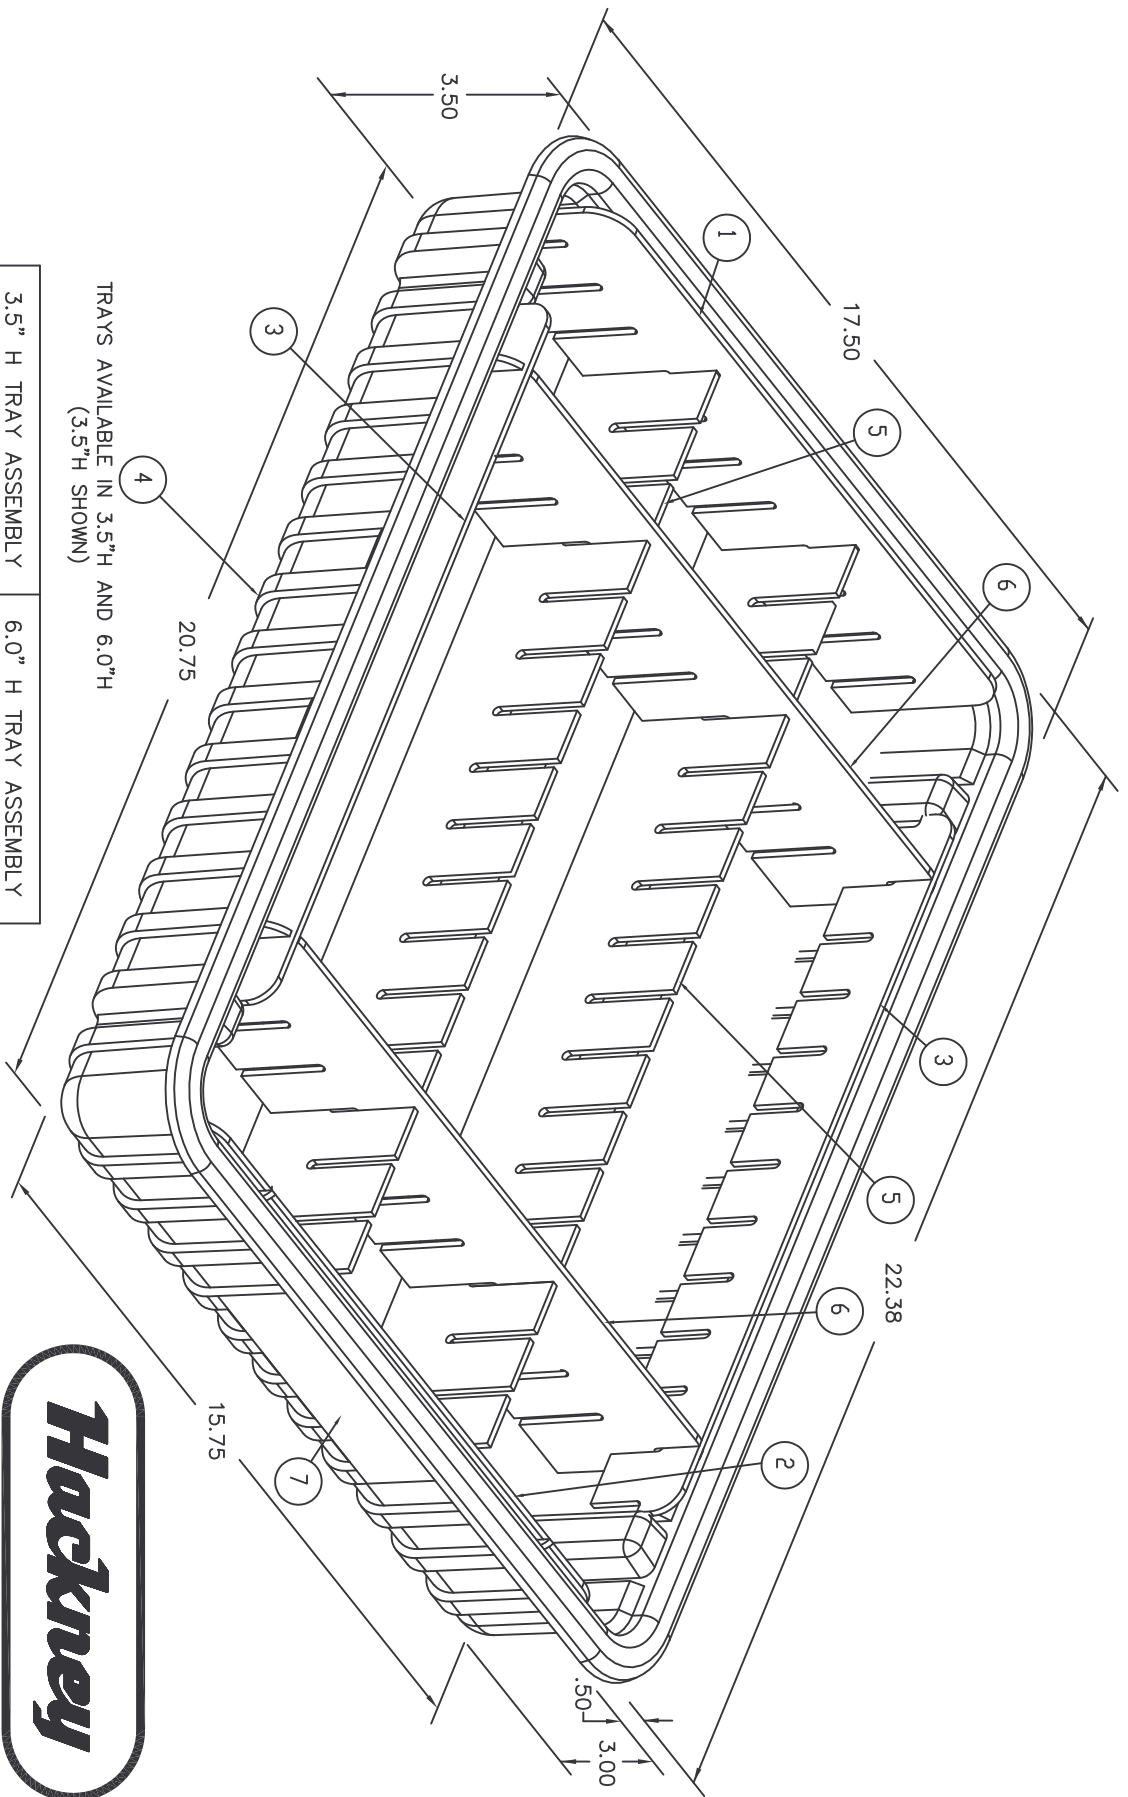

# ASSEMBLED HEAVY DUTY STORAGE AND DIVIDER SYSTEM

TRAYS AVAILABLE IN 3.5"H AND 6.0"H  
(3.5"H SHOWN)

3.5" H TRAY ASSEMBLY	6.0" H TRAY ASSEMBLY
342735	342736

ITEM NO.	DESCRIPTION	HACKNEY P/N	QTY.	HACKNEY P/N	QTY.
1	HEAD DIVIDER	811506	1	811506	1
2	BOTTOM DIVIDER	811505	1	811505	1
3	SIDE DIVIDER	811507	2	811507	2
4	TRAY	811497	1	811498	1
5	LONG DIVIDER	811501	2	811503	2
6	SHORT DIVIDER	811502	2	811504	2
7	LABEL	811499	1	811500	1